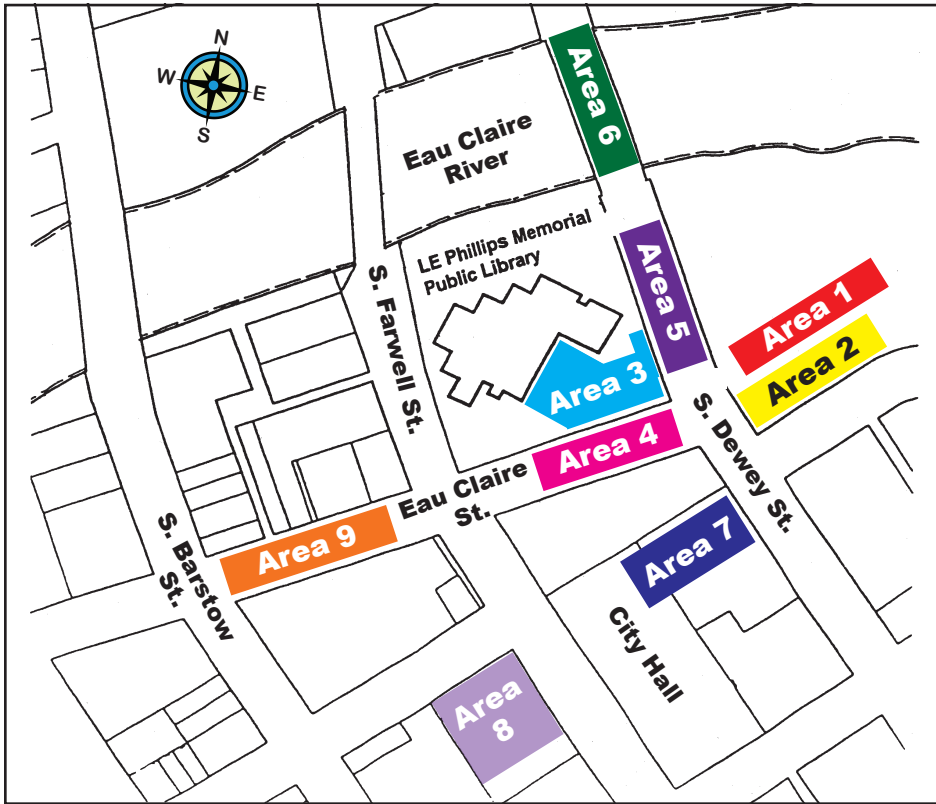

1

Riverview Lot: 22 stalls.
Free 2-hour parking for library customers (one row only - watch for signs). All other stalls in this lot are metered or by permit only and enforced daily 6 a.m. to 6 p.m.

2

Riverview Lot: 16 stalls.
4-hour metered parking.
Enforced daily, 6 a.m. to 6 p.m.
25¢ per hour. Free after 6 p.m.

3

Library Lower Level Parking Lot: 23 stalls.
2-hour metered parking 9 a.m. to 6 p.m. M-F. 25¢ per hour.
Free after 6 p.m. weekdays and all day Sat. & Sun.

4

Eau Claire Street Parking: 10 stalls.
S. Farwell St. to Dewey St.
1-hour metered parking. Enforced daily, 6 a.m. to 6 p.m.
25¢ per hour. Free after 6 p.m.

5

Dewey St. Parking: 13 stalls.
2-hour metered parking. Enforced daily, 6 a.m. to 6 p.m.
25¢ per hour. Free after 6 p.m.

6

Dewey St. Bridge Parking: 22 stalls.
Free 2-hour parking. Enforced daily 6 a.m. to 6 p.m.

9

Eau Claire Street Parking: 9 stalls.
S. Barstow St. to S. Farwell St.
Free 2-hour parking. Enforced daily 6 a.m. to 6 p.m.

Bicycle parking at the library.